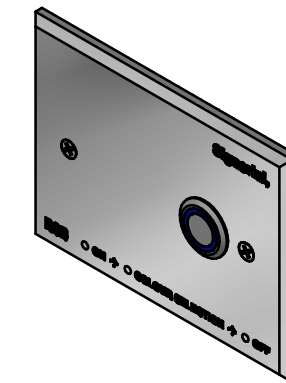

Data / Date	Rev.	Scala / Scale	Codice / Code	
17.05.2013	0	1:2.5	S92100200-1	
Signorini,		Serie / Series	Descrizione / Description Soffione da incasso - inox lucido - led RGB Polished stainless steel built-in shower head, provided with RGB light	
SHOWER				

Data / Date	Rev.	Scala / Scale	Codice / Code	
17.05.2013	0	1:2.5	S92100200-1	
Signorini,	Serie / Series		Descrizione / Description	
	SHOWER		Soffione da incasso - inox lucido - led RGB Polished stainless steel built-in shower head, provided with RGB light	