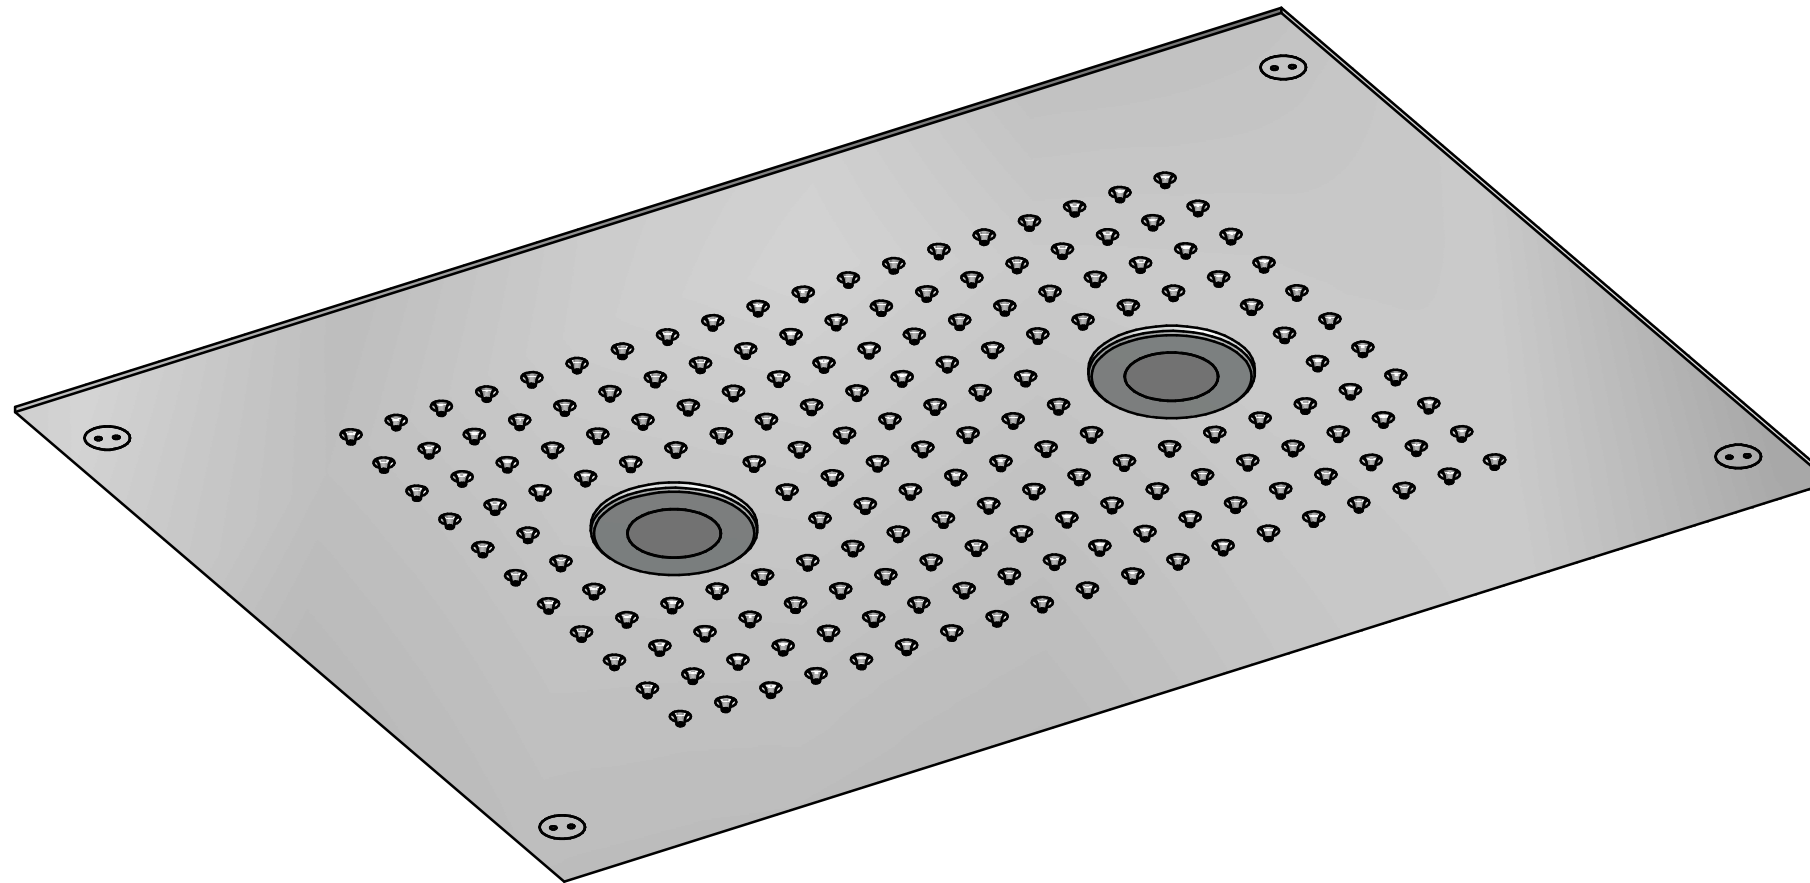

Data / Date	Rev.	Scala / Scale	Codice / Code	
17.05.2013	0	1:2.5	S92100200-1	
Signorini,		Serie / Series	Descrizione / Description Soffione da incasso - inox lucido - led RGB Polished stainless steel built-in shower head, provided with RGB light	
SHOWER				

Data / Date	Rev.	Scala / Scale	Codice / Code	
17.05.2013	0	1:2.5	S92100200-1	
Signorini,	Serie / Series		Descrizione / Description	
	SHOWER		Soffione da incasso - inox lucido - led RGB Polished stainless steel built-in shower head, provided with RGB light	